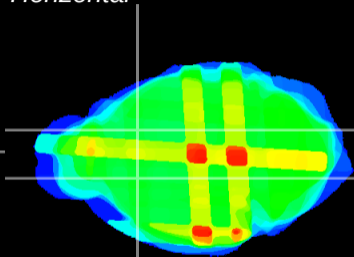

Coronal

Sagittal-R

Sagittal-L

ViBrism: CX25605
Horizontal

CPU medial