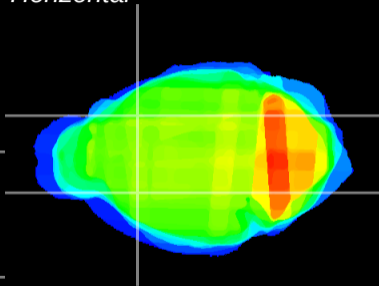

Coronal

Sagittal-R

Sagittal-L

ViBrism: CX25616  
Horizontal

CPU lateral