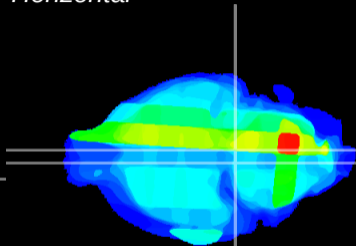

Coronal

Sagittal-R

Sagittal-L

ViBrism: CX25628
Horizontal

Pn