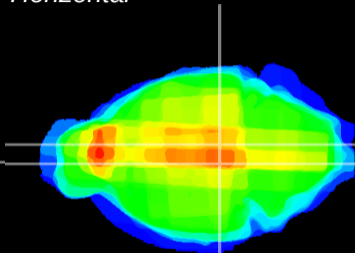

Coronal

Sagittal-R

Sagittal-L

ViBrism: CX25642
Horizontal

VTA