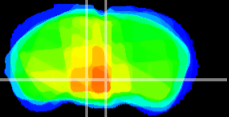

Coronal

Sagittal-R

Sagittal-L

ViBrism: CX25642
Horizontal

VTA