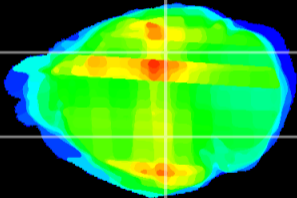

Coronal

Sagittal-R

Sagittal-L

ViBrism: CX25643
Horizontal

LG