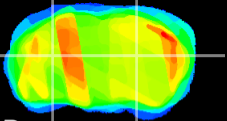

Coronal

Sagittal-R

Sagittal-L

ViBrism: CX25643
Horizontal

LG