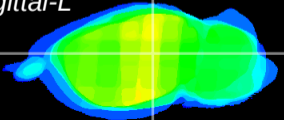

Coronal

Sagittal-R

Sagittal-L

ViBrism: CX25643
Horizontal

LG