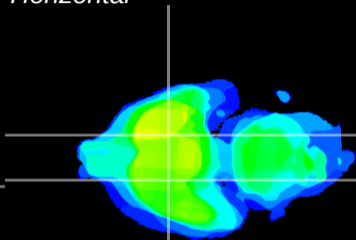

Coronal

Sagittal-R

Sagittal-L

ViBriSM: CX25653
Horizontal

S0