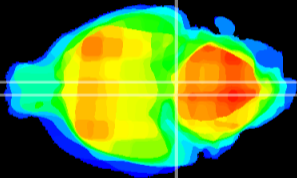

Coronal

Sagittal-R

Sagittal-L

ViBriSM: CX25655
Horizontal

Pn