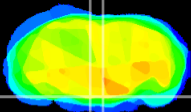

Coronal

Sagittal-R

Sagittal-L

ViBriSM: CX25655
Horizontal

Pn