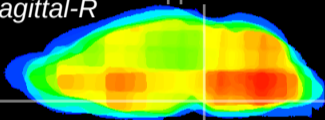

Coronal

Sagittal-R

Sagittal-L

ViBriSM: CX25655
Horizontal

Pn