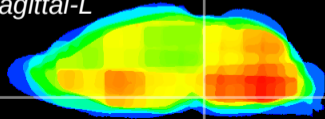

Coronal

Sagittal-R

Sagittal-L

ViBriSM: CX25655
Horizontal

Pn