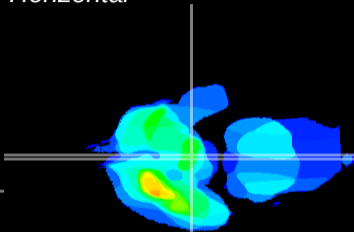

Coronal

Sagittal-R

Sagittal-L

ViBrism: CX25658
Horizontal

ME