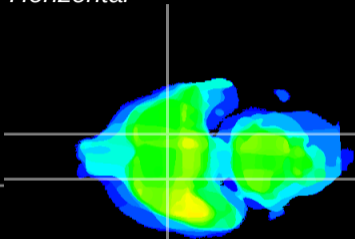

Coronal

Sagittal-R

Sagittal-L

ViBrisM: CX25664  
Horizontal

S0