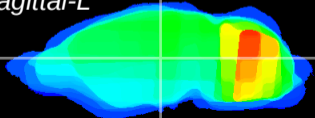

Coronal

Sagittal-R

Sagittal-L

ViBris: CX25670
Horizontal

VPM/VPL