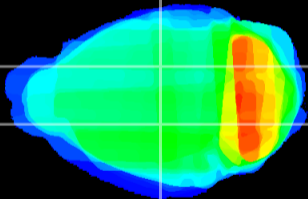

Coronal

Sagittal-R

Sagittal-L

ViBris: CX25670
Horizontal

VPM/VPL