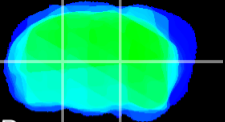

Coronal

Sagittal-R

Sagittal-L

ViBris: CX25670
Horizontal

VPM/VPL