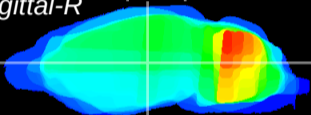

Coronal

Sagittal-R

Sagittal-L

ViBris: CX25670
Horizontal

VPM/VPL