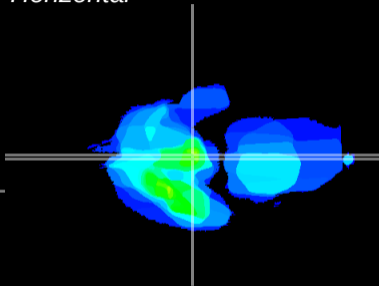

Coronal

Sagittal-R

Sagittal-L

ViBrism: CX25681
Horizontal

ME