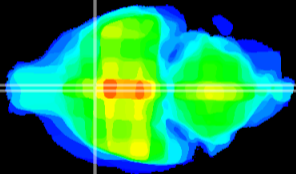

Coronal

Sagittal-R

Sagittal-L

ViBrism: CX25681
Horizontal

MPA