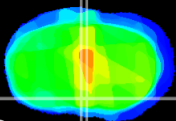

Coronal

Sagittal-R

Sagittal-L

ViBrism: CX25681
Horizontal

MPA