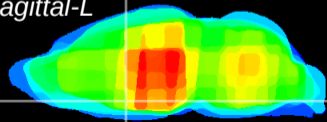

Coronal

Sagittal-R

Sagittal-L

ViBrism: CX25681
Horizontal

MPA