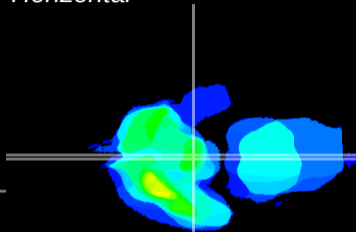

Coronal

Sagittal-R

Sagittal-L

ViBrism: CX25692
Horizontal

ME