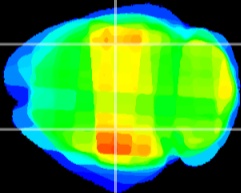

Coronal

Sagittal-R

Sagittal-L

ViBrism: CX25701
Horizontal

CA2/CA3