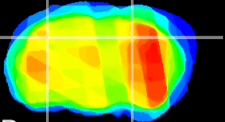

Coronal

Sagittal-R

Sagittal-L

ViBrism: CX25701
Horizontal

CA2/CA3