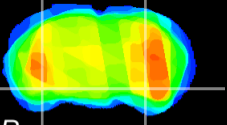

Coronal

Sagittal-R

Sagittal-L

ViBrism: CX25701
Horizontal

ventral S