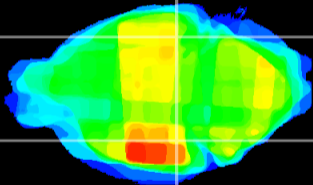

Coronal

Sagittal-R

Sagittal-L

ViBrism: CX25701
Horizontal

ventral S