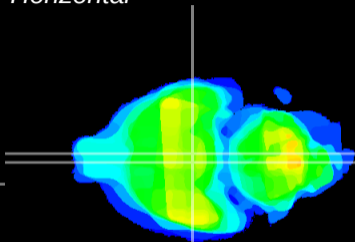

Coronal

Sagittal-R

Sagittal-L

ViBrism: CX25704
Horizontal

VMH