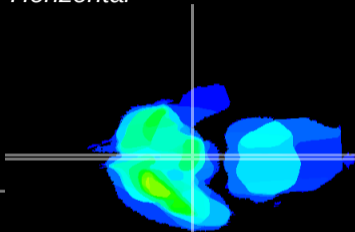

Coronal

Sagittal-R

Sagittal-L

ViBrism: CX25714
Horizontal

ME