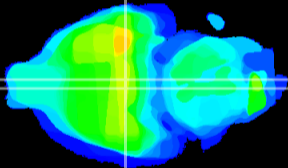

Coronal

Sagittal-R

Sagittal-L

ViBrism: CX25726
Horizontal

VMH