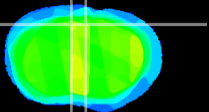

Coronal

Sagittal-R

Sagittal-L

ViBris: CX25729  
Horizontal

Cx motor