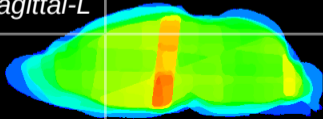

Coronal

Sagittal-R

Sagittal-L

ViBris: CX25729  
Horizontal

Cx motor