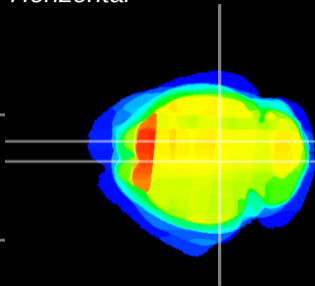

Coronal

Sagittal-R

Sagittal-L

ViBrism: CX25748
Horizontal

SC