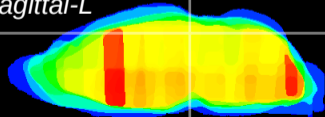

Coronal

Sagittal-R

Sagittal-L

ViBrism: CX25748
Horizontal

SC