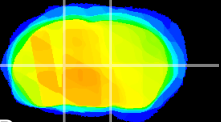

Coronal

Sagittal-R

Sagittal-L

ViBrism: CX25748
Horizontal

VA/VL