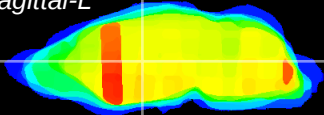

Coronal

Sagittal-R

Sagittal-L

ViBrism: CX25748
Horizontal

VA/VL