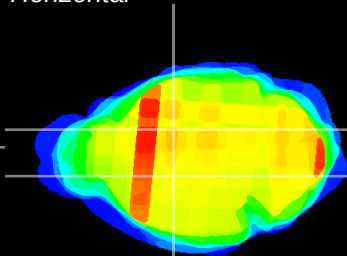

Coronal

Sagittal-R

Sagittal-L

ViBrism: CX25748
Horizontal

VA/VL