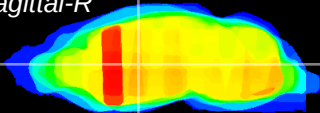

Coronal

Sagittal-R

Sagittal-L

ViBrism: CX25748
Horizontal

VA/VL