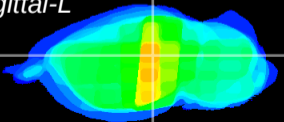

Coronal

Sagittal-R

Sagittal-L

ViBrism: CX25753
Horizontal

LG