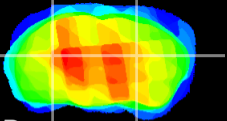

Coronal

Sagittal-R

Sagittal-L

ViBrism: CX25753
Horizontal

LG