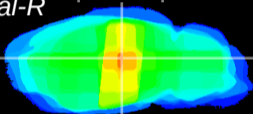

Coronal

Sagittal-R

Sagittal-L

ViBrism: CX25753
Horizontal

LG