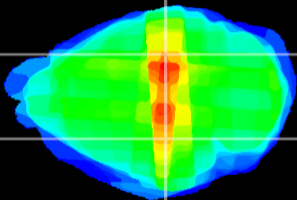

Coronal

Sagittal-R

Sagittal-L

ViBrism: CX25753
Horizontal

LG