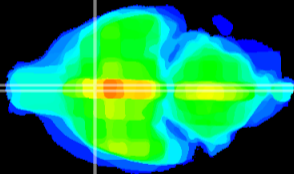

Coronal

Sagittal-R

Sagittal-L

ViBrism: CX25756
Horizontal

MPA