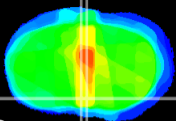

Coronal

Sagittal-R

Sagittal-L

ViBrism: CX25756
Horizontal

MPA