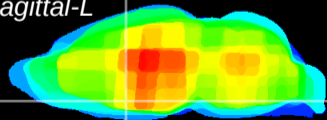

Coronal

Sagittal-R

Sagittal-L

ViBrism: CX25756
Horizontal

MPA