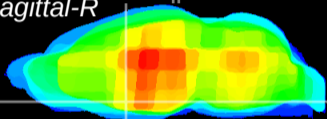

Coronal

Sagittal-R

Sagittal-L

ViBrism: CX25756
Horizontal

MPA