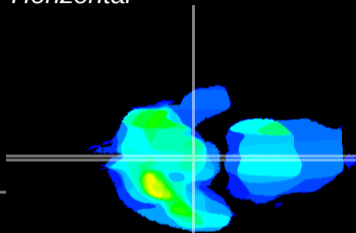

*Coronal*

*Sagittal-R*

*Sagittal-L*

ViBrism: CX25757  
*Horizontal*

ME