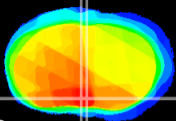

Coronal

Sagittal-R

Sagittal-L

ViBriSM: CX25775
Horizontal

MPA