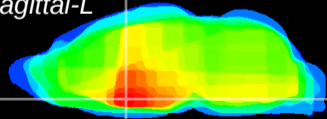

Coronal

Sagittal-R

Sagittal-L

ViBriSM: CX25775
Horizontal

MPA