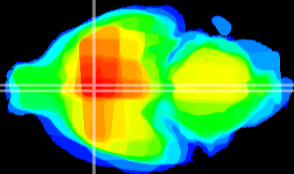

Coronal

Sagittal-R

Sagittal-L

ViBriSM: CX25775
Horizontal

MPA