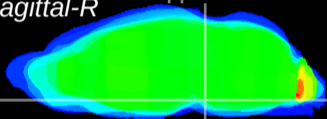

Coronal

Sagittal-R

Sagittal-L

ViBrism: CX25783
Horizontal

Pn