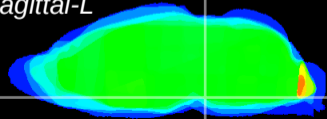

Coronal

Sagittal-R

Sagittal-L

ViBrism: CX25783
Horizontal

Pn