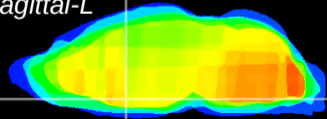

Coronal

Sagittal-R

Sagittal-L

ViBrism: CX25789
Horizontal

MPA