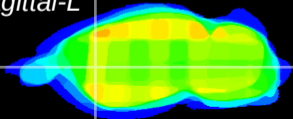

*Coronal*

*Sagittal-R*

*Sagittal-L*

ViBrism: CX25790  
*Horizontal*

CPU lateral