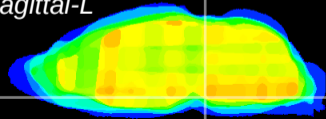

Coronal

Sagittal-R

Sagittal-L

ViBrism: CX25790
Horizontal

Pn