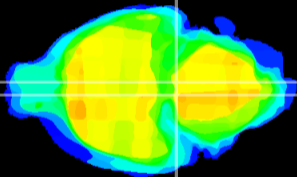

Coronal

Sagittal-R

Sagittal-L

ViBrism: CX25790
Horizontal

Pn