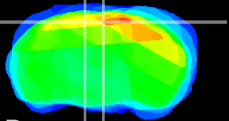

Coronal

Sagittal-R

Sagittal-L

ViBrism: CX25794
Horizontal

RS