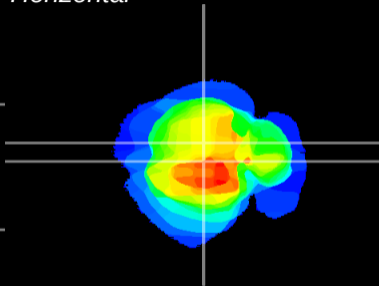

Coronal

Sagittal-R

Sagittal-L

ViBrism: CX25794
Horizontal

RS