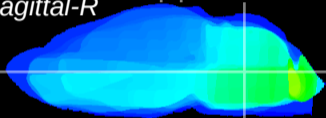

Coronal

Sagittal-R

Sagittal-L

ViBrism: CX25806
Horizontal

MVe