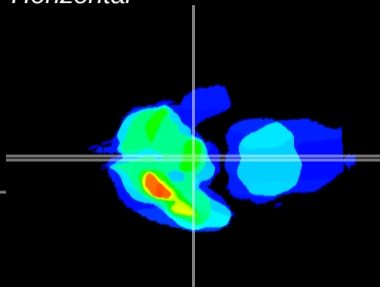

Coronal

Sagittal-R

Sagittal-L

ViBrism: CX25819
Horizontal

ME