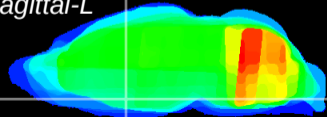

Coronal

Sagittal-R

Sagittal-L

ViBrism: CX25825
Horizontal

MPA