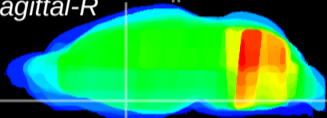

Coronal

Sagittal-R

Sagittal-L

ViBrism: CX25825
Horizontal

MPA