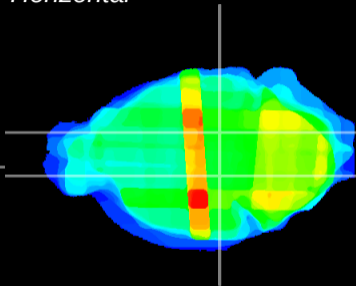

Coronal

Sagittal-R

Sagittal-L

ViBrism: CX25827
Horizontal

SN