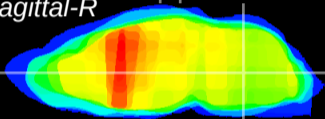

Coronal

Sagittal-R

Sagittal-L

ViBrism: CX25834
Horizontal

MVe