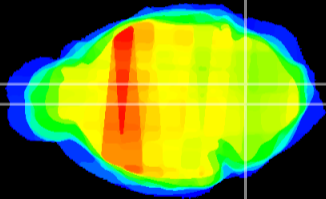

Coronal

Sagittal-R

Sagittal-L

ViBrism: CX25834
Horizontal

MVe