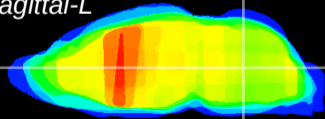

Coronal

Sagittal-R

Sagittal-L

ViBrism: CX25834
Horizontal

MVe