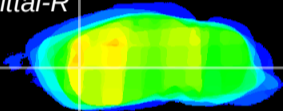

Coronal

Sagittal-R

Sagittal-L

ViBrism: CX25840
Horizontal

CPU lateral