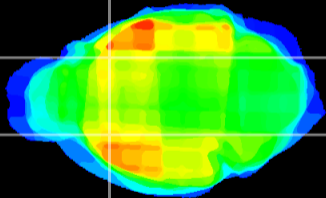

Coronal

Sagittal-R

Sagittal-L

ViBrism: CX25840
Horizontal

CPU lateral