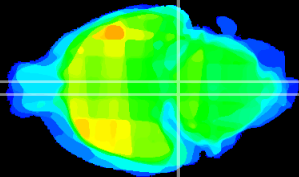

Coronal

Sagittal-R

Sagittal-L

ViBriSM: CX25840
Horizontal

Pn