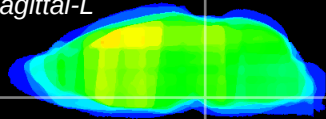

Coronal

Sagittal-R

Sagittal-L

ViBriSM: CX25840
Horizontal

Pn