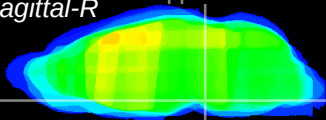

Coronal

Sagittal-R

Sagittal-L

ViBriSM: CX25840
Horizontal

Pn