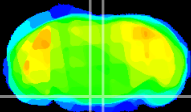

Coronal

Sagittal-R

Sagittal-L

ViBriSM: CX25840
Horizontal

Pn