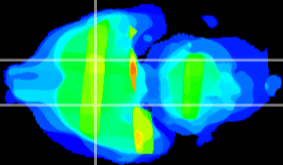

Coronal

Sagittal-R

Sagittal-L

ViBrism: CX25844
Horizontal

S0