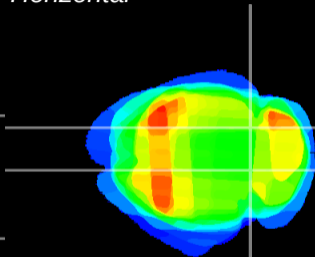

Coronal

Sagittal-R

Sagittal-L

ViBrism: CX25845
Horizontal

IC