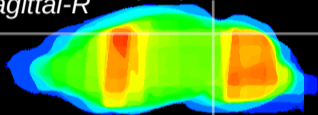

Coronal

Sagittal-R

Sagittal-L

ViBrism: CX25845
Horizontal

IC