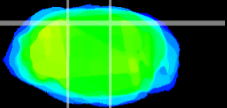

Coronal

Sagittal-R

Sagittal-L

ViBrism: CX25845
Horizontal

IC