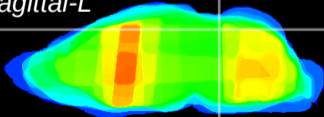

Coronal

Sagittal-R

Sagittal-L

ViBrism: CX25845
Horizontal

IC