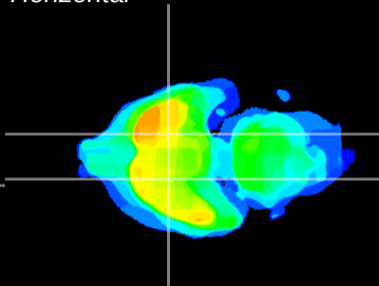

Coronal

Sagittal-R

Sagittal-L

ViBrism: CX25850
Horizontal

S0