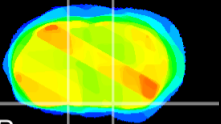

Coronal

Sagittal-R

Sagittal-L

ViBrism: CX25850
Horizontal

S0