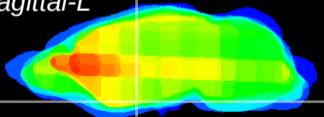

Coronal

Sagittal-R

Sagittal-L

ViBrism: CX25850
Horizontal

S0