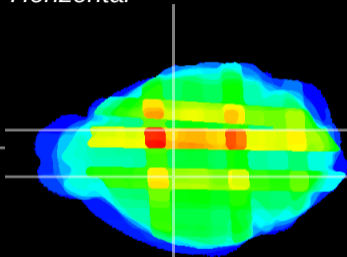

Coronal

Sagittal-R

Sagittal-L

ViBriSM: CX25853
Horizontal

VA/VL