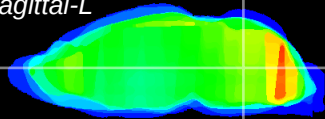

Coronal

Sagittal-R

Sagittal-L

ViBrism: CX25855
Horizontal

MVe