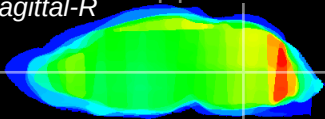

Coronal

Sagittal-R

Sagittal-L

ViBrism: CX25855
Horizontal

MVe