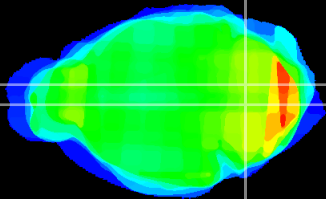

Coronal

Sagittal-R

Sagittal-L

ViBrism: CX25855
Horizontal

MVe