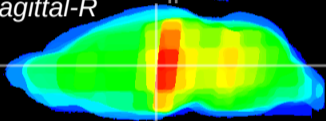

Coronal

Sagittal-R

Sagittal-L

ViBrism: CX25879
Horizontal

MD