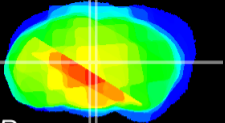

Coronal

Sagittal-R

Sagittal-L

ViBrism: CX25879
Horizontal

MD