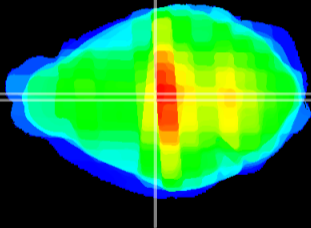

Coronal

Sagittal-R

Sagittal-L

ViBrism: CX25879
Horizontal

MD