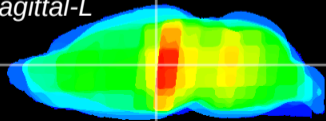

Coronal

Sagittal-R

Sagittal-L

ViBrism: CX25879
Horizontal

MD