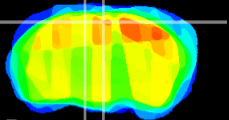

Coronal

Sagittal-R

Sagittal-L

ViBris: CX25881
Horizontal

RS