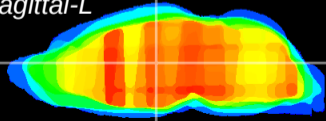

Coronal

Sagittal-R

Sagittal-L

ViBrism: CX25883
Horizontal

MD