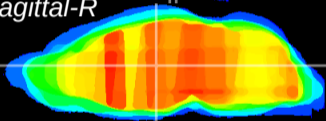

Coronal

Sagittal-R

Sagittal-L

ViBrism: CX25883
Horizontal

MD