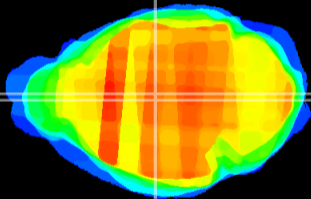

Coronal

Sagittal-R

Sagittal-L

ViBrism: CX25883
Horizontal

MD