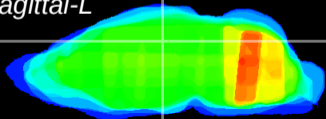

Coronal

Sagittal-R

Sagittal-L

ViBrism: CX25885
Horizontal

DG