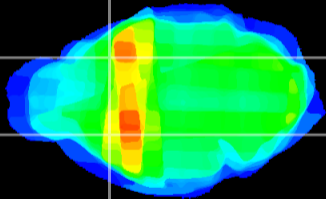

Coronal

Sagittal-R

Sagittal-L

ViBriSM: CX25893  
Horizontal

CPU lateral