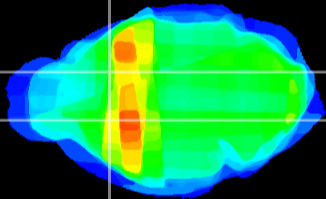

Coronal

Sagittal-R

Sagittal-L

ViBrisM: CX25893  
Horizontal

CPU medial