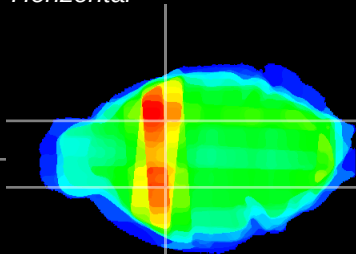

Coronal

Sagittal-R

Sagittal-L

ViBrism: CX25893
Horizontal

GP