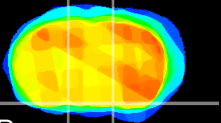

Coronal

Sagittal-R

Sagittal-L

ViBrism: CX25897
Horizontal

S0