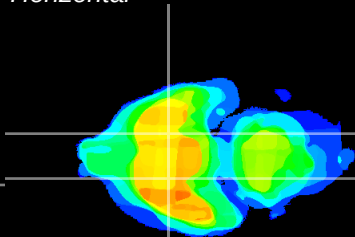

Coronal

Sagittal-R

Sagittal-L

ViBrism: CX25897
Horizontal

S0