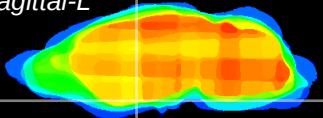

Coronal

Sagittal-R

Sagittal-L

ViBrism: CX25897
Horizontal

S0